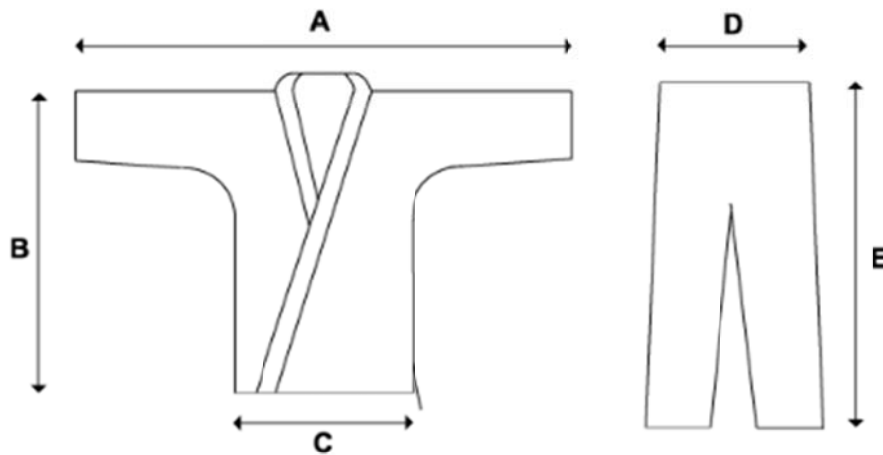

JAPANESE KARATE UNIFORMS – LIGHTWEIGHT 7.5 OZ

Size 000 – Size 2 \$35.00 includes Karate Patch

Size 3 – Size 7 \$45.00 includes Karate Patch

***Please make checks payable to “Robert Nearon”**

Child's Name

Size

Size	Height	
	Inches	Centimeters
000	3' 2" to 3' 6"	96 cm to 107 cm
00	3' 7" to 4' 0"	108 cm to 122 cm
0	4' 1" to 4' 4"	123 cm to 132 cm
1	4' 5" to 4' 7"	133 cm to 140 cm
2	4' 8" to 5' 2"	141 cm to 158 cm
3	5' 3" to 5' 5"	159 cm to 165 cm
4	5' 6" to 5' 8"	166 cm to 173 cm
5	5' 9" to 6' 0"	174 cm to 182 cm
6	6' 1" to 6' 4"	183 cm to 193 cm
7	6' 5" to 6' 7"	194 cm to 201 cm

* Measures are in inches (To switch to centimeter)

Size	A (Top Width)	B (Top Length)	C (Top Waist)	D (Pant Width)	E (Pant Outseam)
#0000	40.9	20.9	15.7	14.2	27.6
#000	44.1	22.4	17.3	14.2	29.5
#00	47.2	24.0	18.9	15.0	31.5
#0	50.4	25.6	20.5	15.7	29.5
#1	53.5	27.2	22.0	16.5	35.4
#2	56.7	28.7	23.6	17.7	37.4
#3	59.8	30.3	25.2	19.7	39.8
#4	63.8	31.9	26.8	21.3	42.1
#5	67.7	33.9	28.3	22.8	44.9
#6	71.7	36.2	29.9	23.6	47.2
#7	42.9	38.6	31.1	24.8	49.2
#8	77.2	39.4	32.3	25.2	50.4